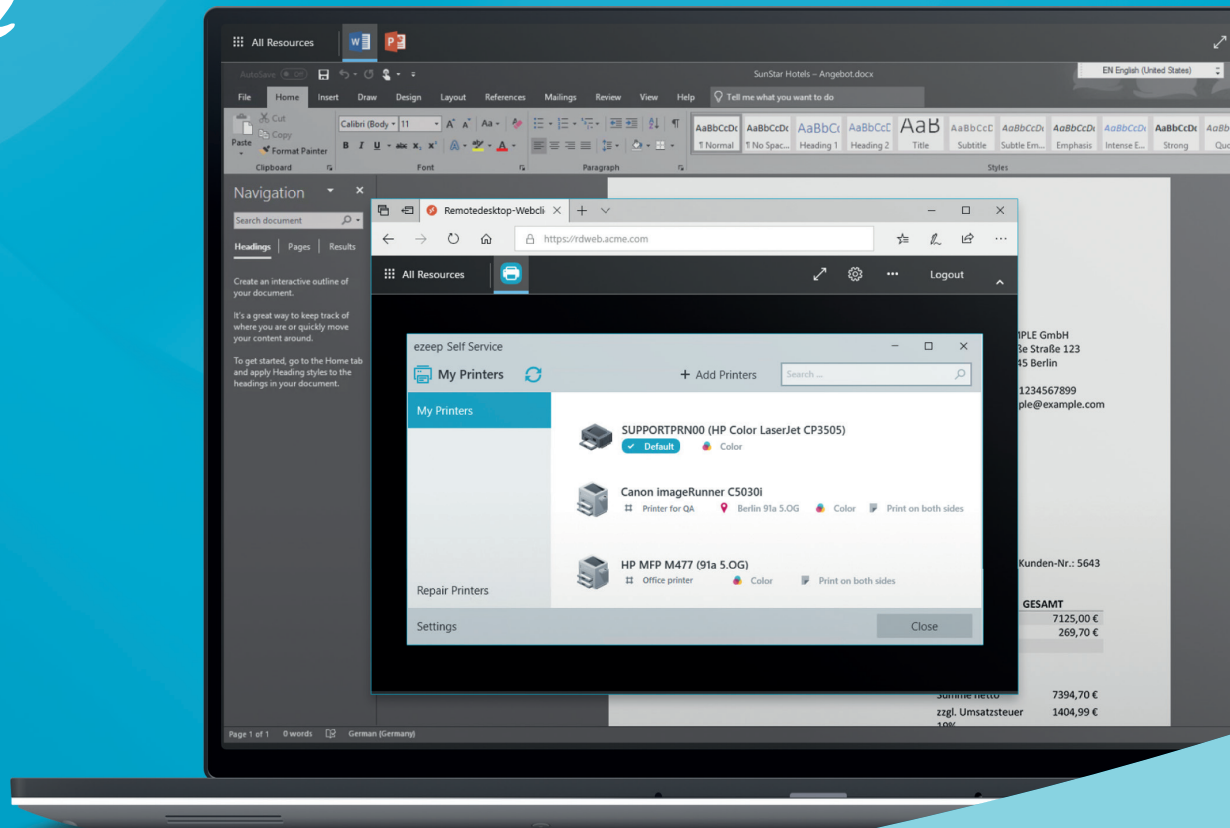

Powered by ThinPrint

ezeep – ThinPrint’s Solution for Windows Virtual Desktop

ThinPrint, Microsoft’s selected launch partner for Windows Virtual Desktop, has recently released its print solution for Windows 10 multi-session desktops hosted on Azure. It is delivered on Azure, fully managed in the cloud and ensures secure and easy connectivity to existing print environments as well as smooth printing from any device.

ezeep is essential for Windows Virtual Desktop

All printers, including network printers, become remote printers with Windows Virtual Desktop running on Azure. Because the desktop operating system is no longer de-

pendent on a typical desktop device, you can use Windows on various devices, like smartphones, tablets, Macs and Chromebooks, or simply start your session from any browser. ezeep ensures a reliable, fast, and easy-to-use printing experience – all according to enterprise standards and without compromising user flexibility.

Plug & Play Connected Network and Branch Office Printers

Because any printer is now a remote printer, there needs to be a very simple way to make those printers accessible to the users. The ezeep Hub appliance is perfect for this purpose. Just plug it into the network and all printers will become immediately available.