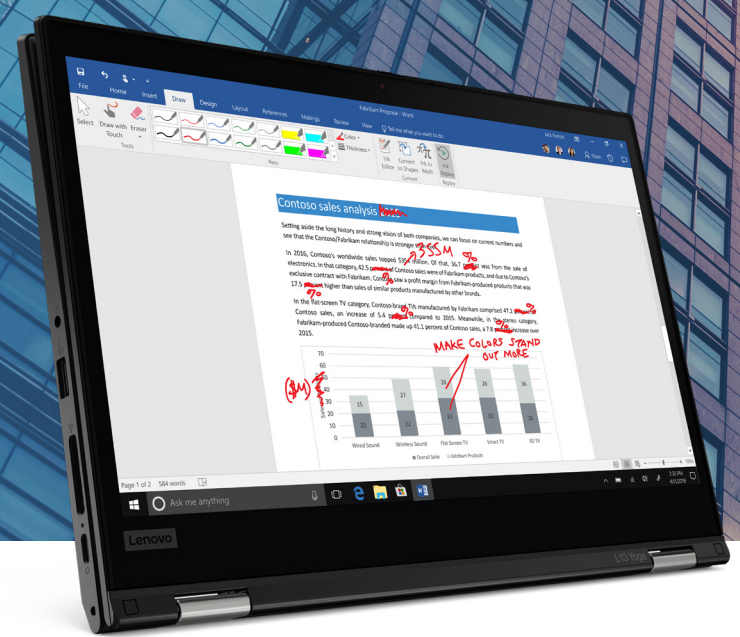

TAKING FORM AND FUNCTION TO NEW HEIGHTS

MULTIPLE PRODUCTIVITY TOOLS IN ONE

A performance powerhouse that rapidly transforms to meet the task at hand, the Lenovo ThinkPad L13 Yoga combines multiple productivity tools in a single, integrated, and compact device. With a 360-degree folding screen, this laptop can take on the role of tablet, note-taker, or sketchpad at your whim. The integrated ThinkPad Pen Pro allows you to write on the display, promoting the free-flow and quick capture of ideas.

Experience unencumbered versatility as the L13 Yoga adapts to all forms of work. The lightweight body and 12-hour battery¹ life make this device a reliable companion for on-the-go workers.

Offering a breadth of I/O and network ports, the L13 Yoga joins forces with other devices to simplify workday processes. With the laptop's convertibility, portability, and rich connectivity features, users gain the flexibility to be at their most productive, each and every workday.

ThinkPad L13 YOGA

¹Based on testing with MobileMark 2014. Battery life varies significantly with settings, usage, and other factors.

Lenovo

ThinkPad® L13 YOGA

Product Highlights for Users

- FHD** **Intuitive, Interactive Display**
Tap, draw, and glide through tasks with the touch of a finger or with a stroke of the integrated pen. A 13-inch, full-HD display, narrow bezels, and IPS touchscreen let you swiftly navigate files with stunning clarity.
- Peak Performance**
Running on a 10th Generation Intel® Core™ i7 Processor, the L13 Yoga's powerful processing boosts your work speed and efficiency. DDR4 memory capabilities reduce required operating power while increasing performance.
- Conveniently Portable**
A mere 17.6 mm thin and weighing just over three pounds, this ultra-portable device makes working in any setting a snap. The L13 Yoga works wherever you do, with a 12-hour battery life and RapidCharge capabilities that reach 80% battery level in just 60 minutes.