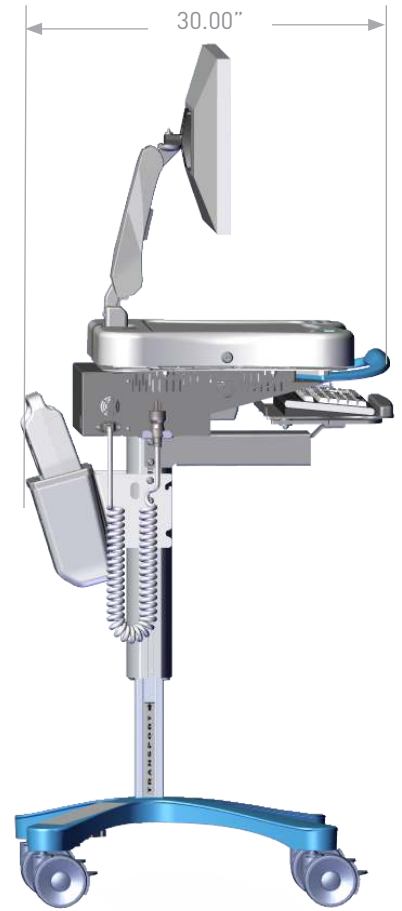

## ENCORE ECOFLEX MOBIUSPOWER PLUS DIMENSIONS

**DRAWER DIMENSIONS**

**ENCORE MOBIUSPOWER**

**DESKTOP DIMENTIONS**

**SIGHTLINE MONITOR ARM**

**KEYBOARD TRAY**

**HEIGHT ADJUSTMENT LEVER**

**MOUSE TRAY**

**MOBIUSPOWER**

Encore Mobile Workstation Weight: 65 lbs (powered)  
Mobius Battery Weight: 5.5 lbs  
Monitor Pole Weight Limit: 16lbs