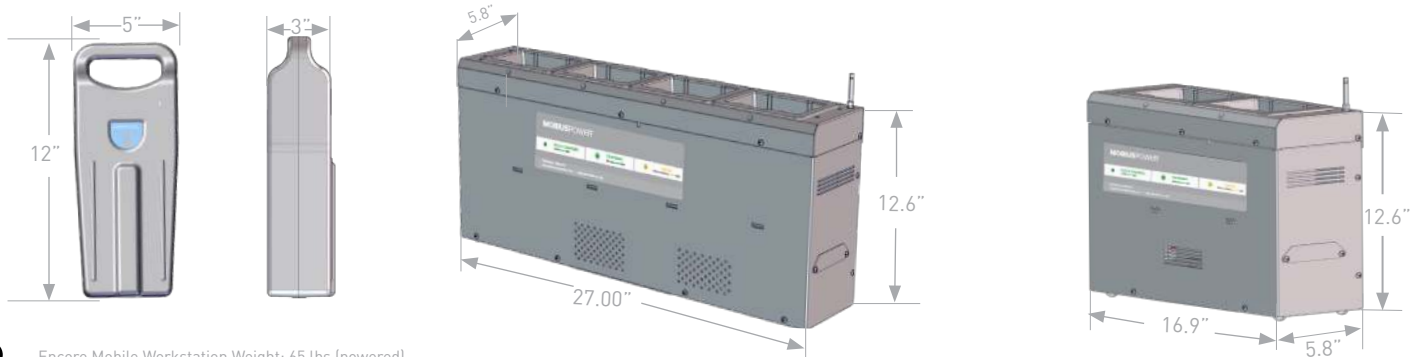

MOBIUSPOWER

Encore Mobile Workstation Weight: 65 lbs (powered)
Mobius Battery Weight: 5.5 lbs
Monitor Pole Weight Limit: 16lbs