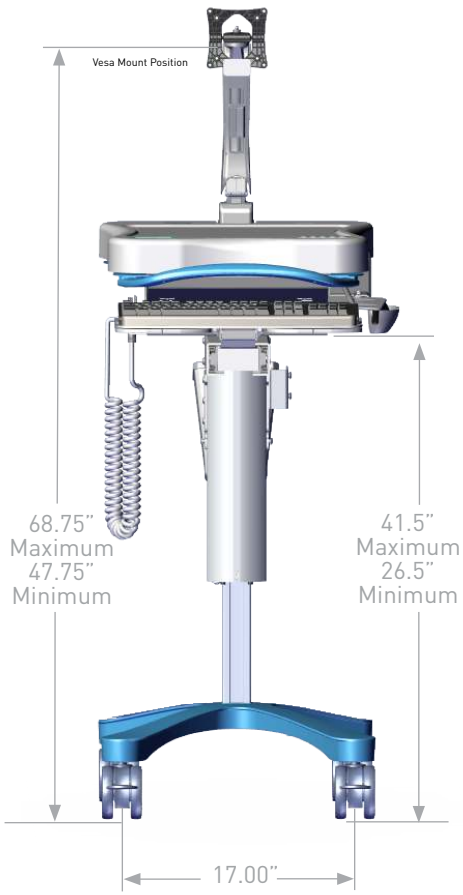

# ENCORE ECOFLEX SPECIFICATIONS

## ENCORE ECOFLEX MOBIUSPOWER PLUS DIMENSIONS

**DRAWER DIMENSIONS**

**ENCORE MOBIUSPOWER**

**DESKTOP DIMENTIONS**

**SIGHTLINE MONITOR ARM**

**KEYBOARD TRAY**

**HEIGHT ADJUSTMENT LEVER**

**MOUSE TRAY**

**MOBIUSPOWER**

Encore Mobile Workstation Weight: 65 lbs (powered)  
Mobius Battery Weight: 5.5 lbs  
Monitor Pole Weight Limit: 16lbs