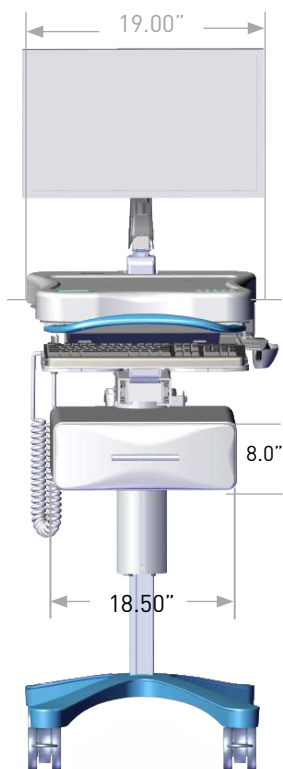

## ENCORE ECOFLEX MOBIUSPOWER PLUS DIMENSIONS

**DRAWER DIMENSIONS**

**ENCORE MOBIUSPOWER**

**DESKTOP DIMENTIONS**

**SIGHTLINE MONITOR ARM**

**KEYBOARD TRAY**

**HEIGHT ADJUSTMENT LEVER**

**MOUSE TRAY**

**MOBIUSPOWER**

Encore Mobile Workstation Weight: 65 lbs (powered)  
Mobius Battery Weight: 5.5 lbs  
Monitor Pole Weight Limit: 16lbs