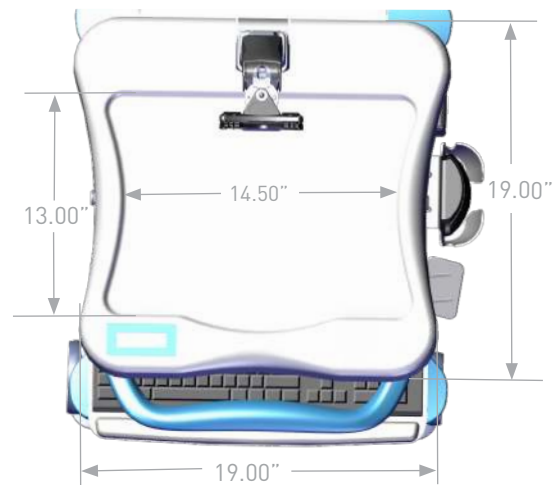

## ENCORE ECOFLEX MOBIUSPOWER PLUS DIMENSIONS

**DRAWER DIMENSIONS**

**ENCORE MOBIUSPOWER**

**DESKTOP DIMENTIONS**

**SIGHTLINE MONITOR ARM**

**KEYBOARD TRAY**

**HEIGHT ADJUSTMENT LEVER**

**MOUSE TRAY**

**MOBIUSPOWER**

Encore Mobile Workstation Weight: 65 lbs (powered)  
Mobius Battery Weight: 5.5 lbs  
Monitor Pole Weight Limit: 16lbs