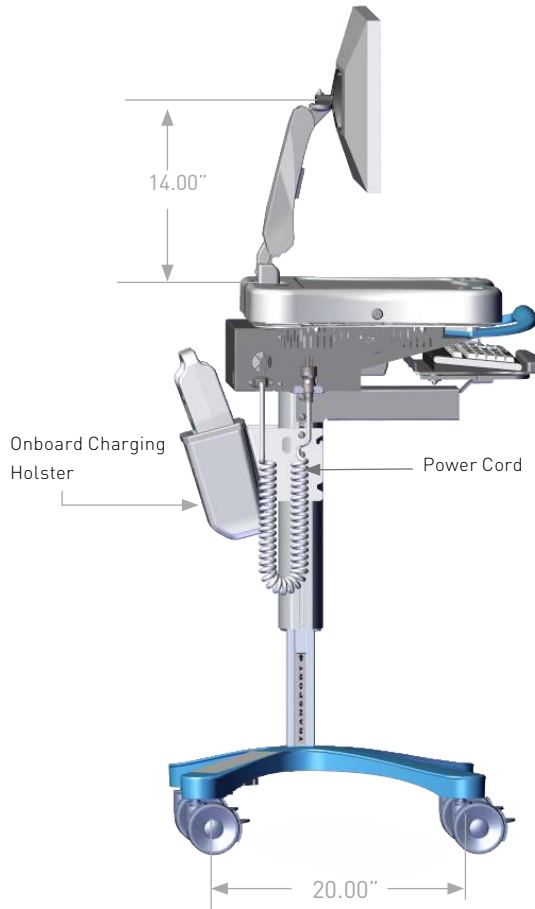

## ENCORE ECOFLEX MOBIUSPOWER PLUS DIMENSIONS

**DRAWER DIMENSIONS**

**ENCORE MOBIUSPOWER**

**DESKTOP DIMENTIONS**

**SIGHTLINE MONITOR ARM**

**KEYBOARD TRAY**

**HEIGHT ADJUSTMENT LEVER**

**MOUSE TRAY**

**MOBIUSPOWER**

Encore Mobile Workstation Weight: 65 lbs (powered)  
Mobius Battery Weight: 5.5 lbs  
Monitor Pole Weight Limit: 16lbs