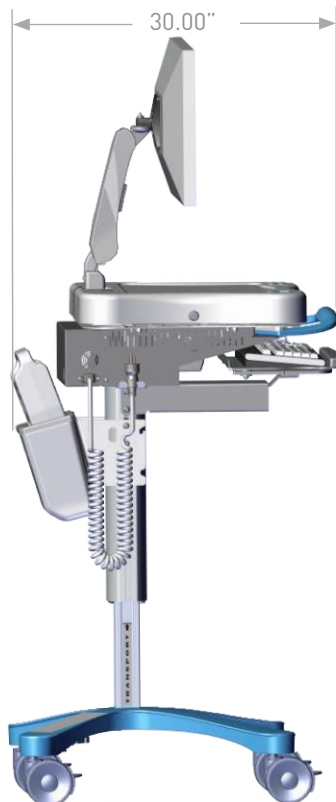

## ENCORE ECOFLEX MOBIUSPOWER PLUS DIMENSIONS

**DRAWER DIMENSIONS**

**ENCORE MOBIUSPOWER**

**DESKTOP DIMENTIONS**

**SIGHTLINE MONITOR ARM**

**KEYBOARD TRAY**

**HEIGHT ADJUSTMENT LEVER**

**MOUSE TRAY**

**MOBIUSPOWER**

Encore Mobile Workstation Weight: 65 lbs (powered)  
Mobius Battery Weight: 5.5 lbs  
Monitor Pole Weight Limit: 16lbs